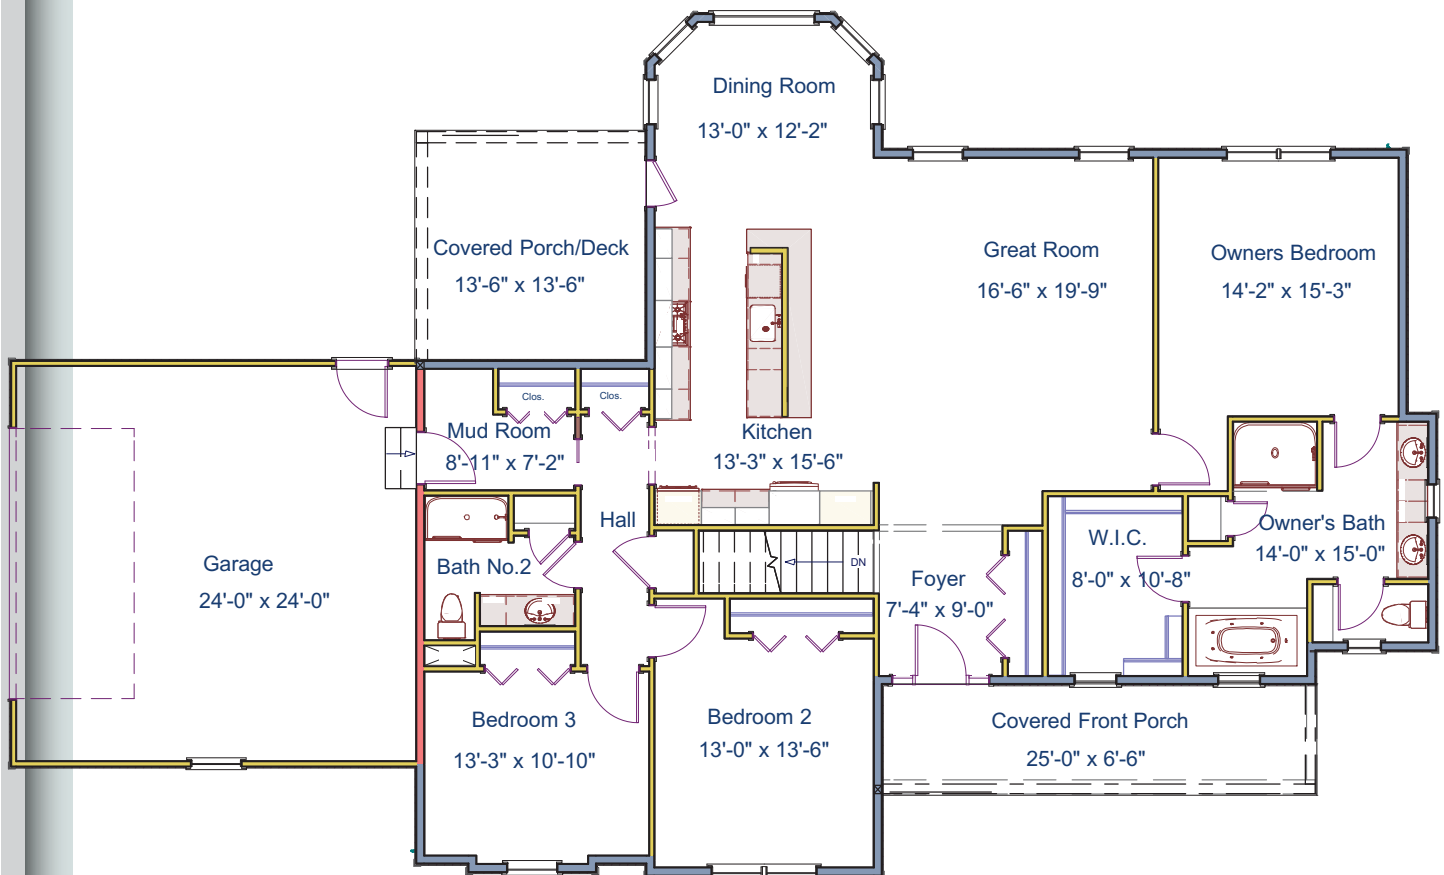

# ATLAS RANCH CLASSIC

**Square Footage: 2069 - 3 Bedrooms – 2 Bathrooms**

**ATLAS**  
2069 SQ FT

**OASIS HOMES**