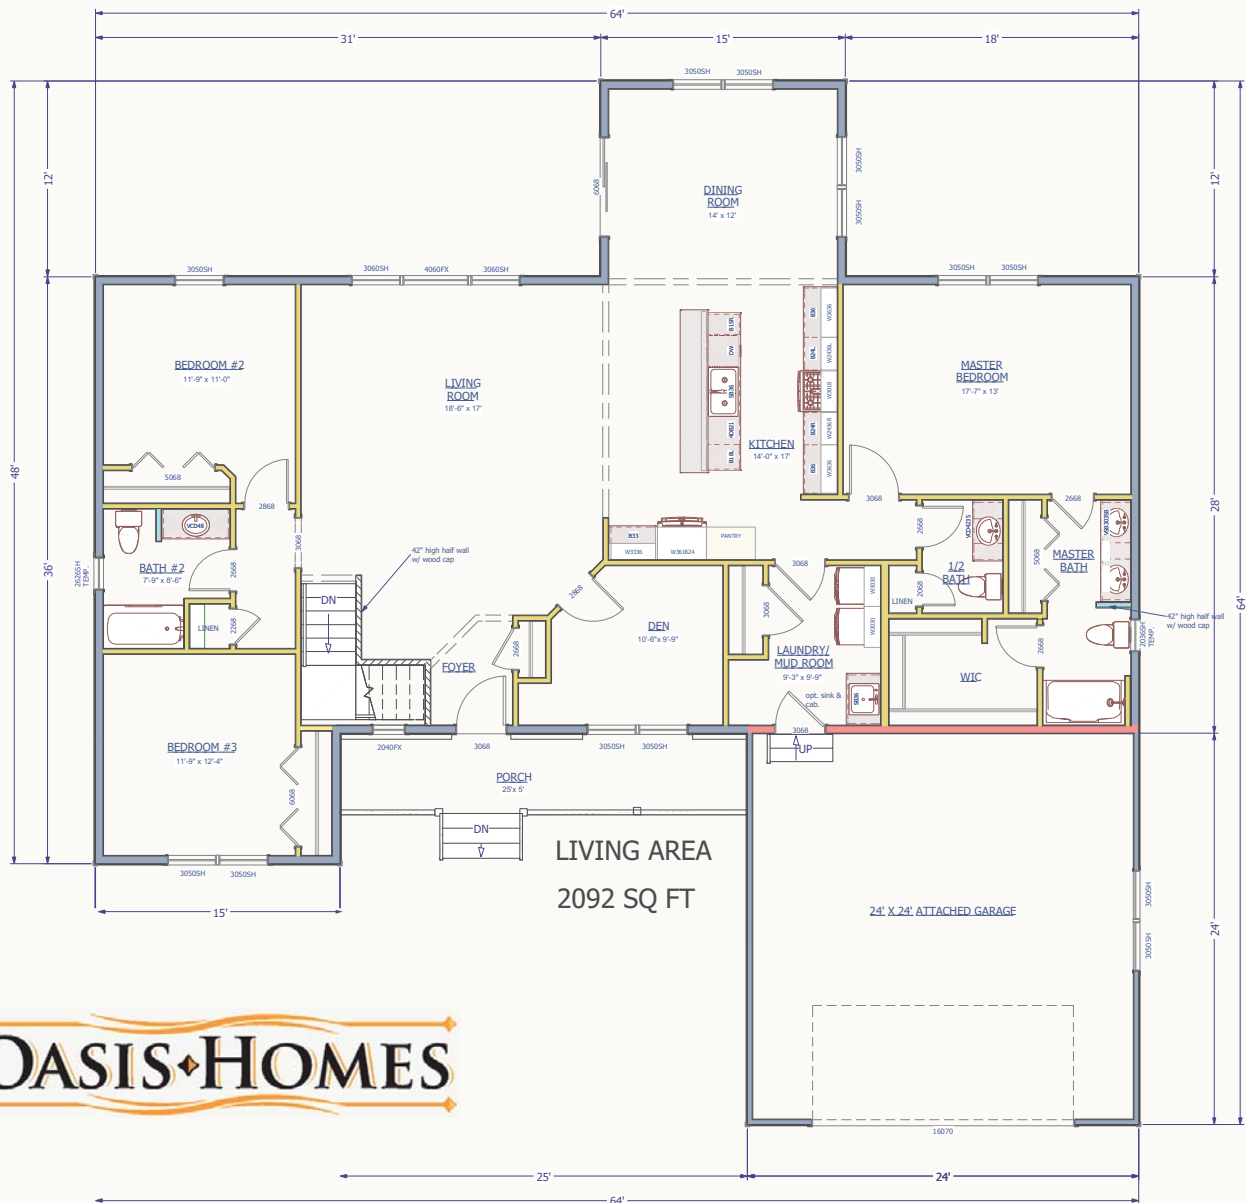

Square Footage: 2092 - 3 Bedrooms – 2.5 Bathrooms

OASIS HOMES