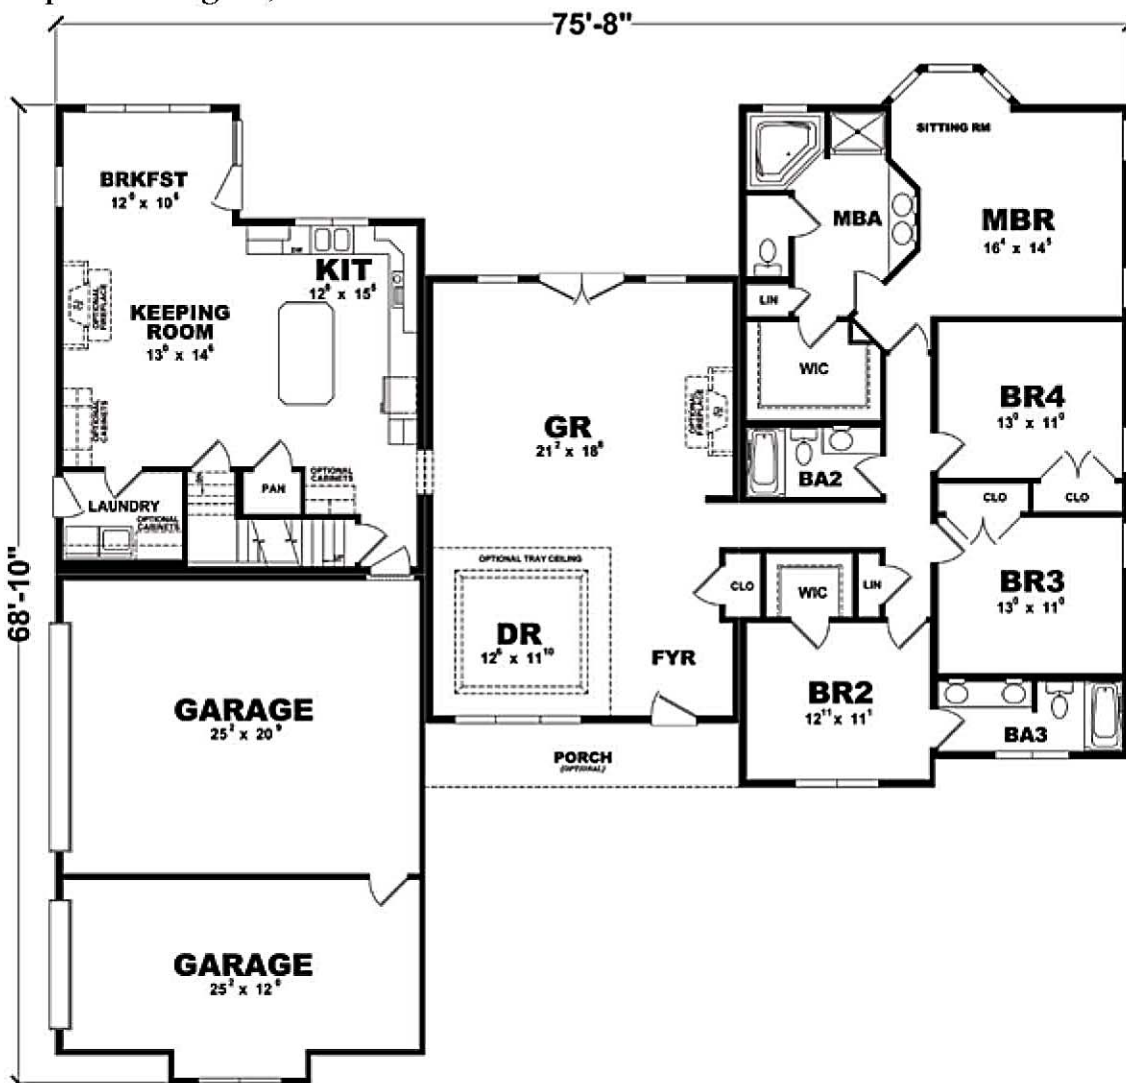

PLAN: AFTON VILLA

SERIES: GENERATION RANCH

Square Footage: 2,760

Optional Master Bath