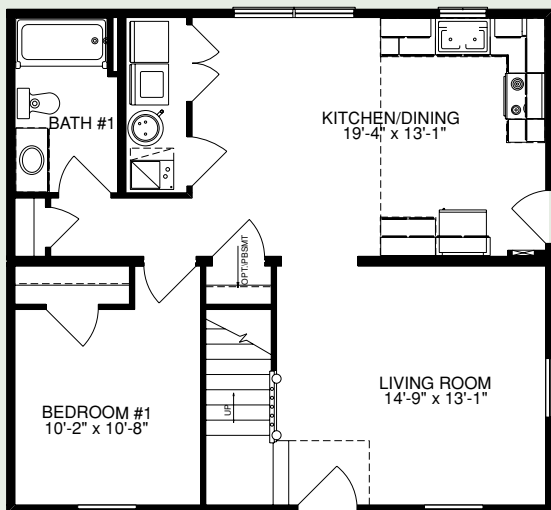

# CABINS

Shown with optional butt and pass corners, six-foot dormers, coach lamps, steps, and railing

Standard elevation with optional coach lamps, steps, and railing

**PLAN E** 1 Bedroom; 1 Bath; 1,283 Square Feet (Available)  
 - 829 first floor (finished), - 454 upper available

**Suggested upper level**

CAB (NO) 2830 1 1 (B) STD

This unfinished upper level is also available finished from our construction facility as an option. See your builder for details.