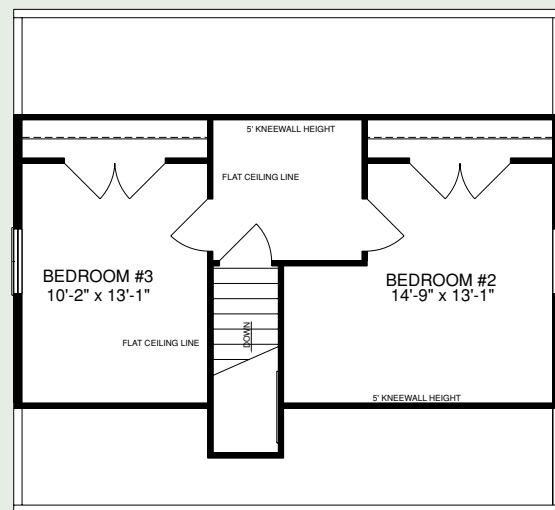

# CABINS

Shown with optional butt and pass corners, six-foot dormers, coach lamps, steps, and railing

Standard elevation with optional coach lamps, steps, and railing

**PLAN E** 1 Bedroom; 1 Bath; 1,283 Square Feet (Available)  
 - 829 first floor (finished), - 454 upper available

**Suggested upper level**

CAB (NO) 2830 1 1 (B) STD

This unfinished upper level is also available finished from our construction facility as an option. See your builder for details.