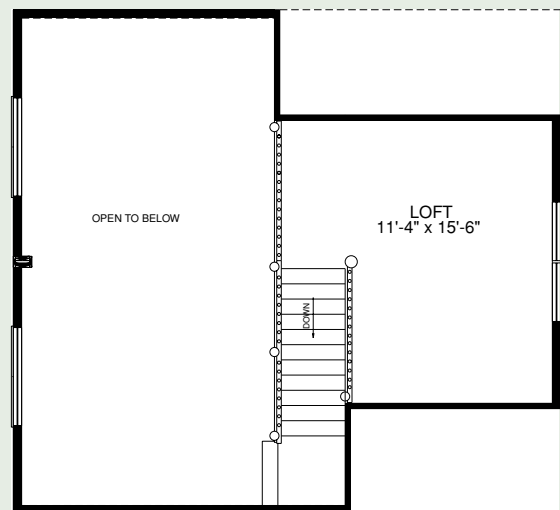

CABINS

Suggested upper level

Shown with optional butt and pass corners, and fireplace

Standard elevation shown with optional deck built on-site by others

PLAN D 1 Bedroom; 1 Bath; 1,052 Square Feet (Available)
 - 829 first floor (finished), - 223 upper available