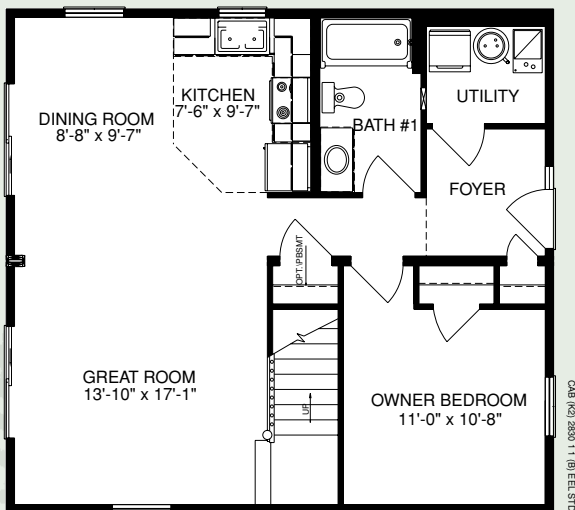

CABINS

Suggested upper level

Shown with optional butt and pass corners, and fireplace

Standard elevation shown with optional deck built on-site by others

PLAN D 1 Bedroom; 1 Bath; 1,052 Square Feet (Available)
 - 829 first floor (finished), - 223 upper available