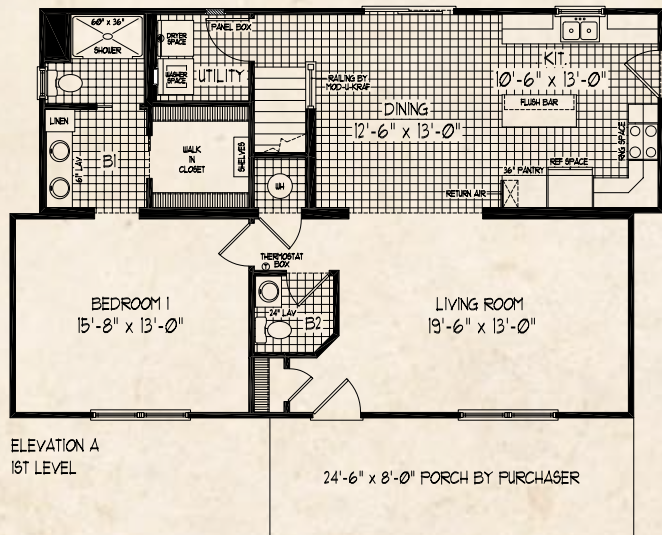

Home Plan

Wynburg

Elevation A

Total Living Area: 1,917 sq. ft.

Elevation B