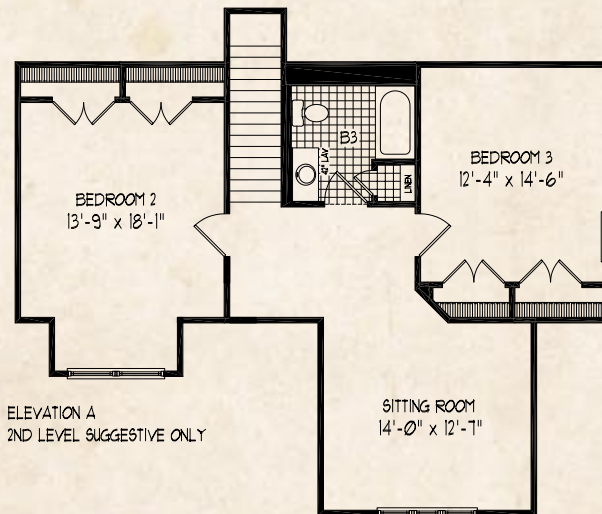

Home Plan

Wynburg

Elevation A

Total Living Area: 1,917 sq. ft.

Elevation B