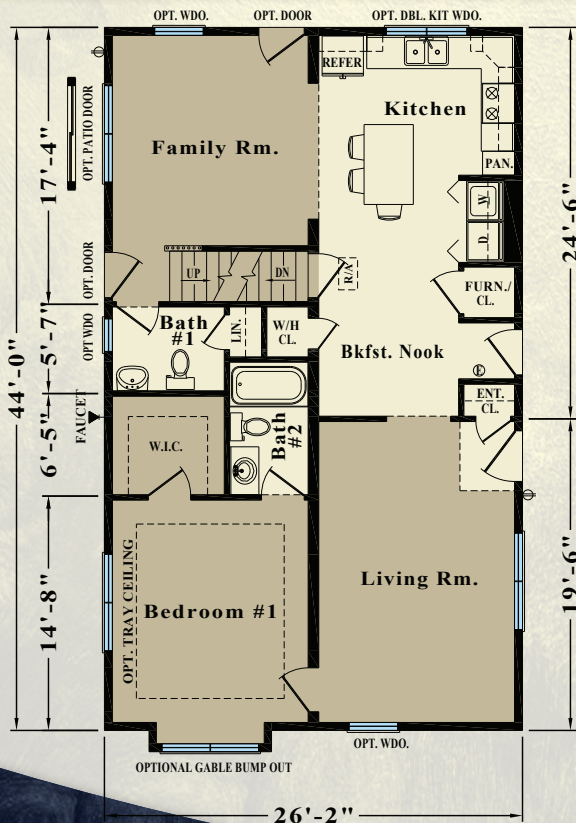

Webster

1,151 Square Feet
26, 28, & 30 Ft. Wide Available

Proposed Second Floor Layout
(Finished on Site By Others)