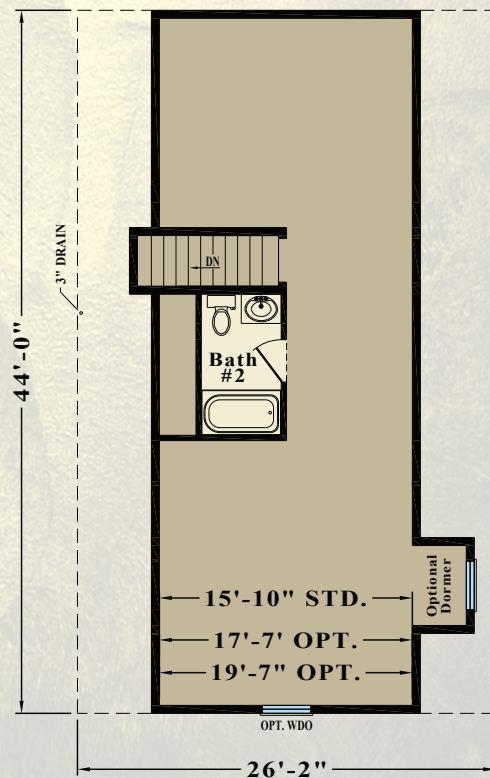

Webster

1,151 Square Feet
26, 28, & 30 Ft. Wide Available

Proposed Second Floor Layout
(Finished on Site By Others)