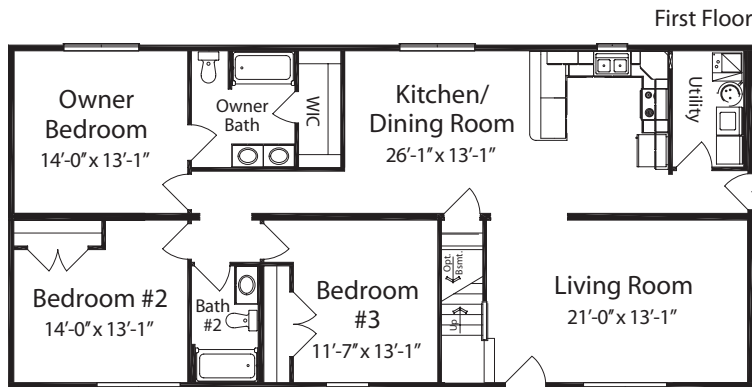

Classic Collection

Renderings depict optional features.

Style

Cape Cod

Total Square Feet

2,600

(1,658 first floor, 942 second floor)

Bedrooms

5 (with suggested second floor)

Baths

2.75 (with suggested second floor)

Footprint

60' x 28'

SOAR 2860 3 2 EU (B) STD

The Sawyer is a spacious cape that makes good use of every square foot of floor space. Large bedrooms on the main level along with a roomy kitchen and dining combination make the Sawyer a great place to call home.

Suggested Second Floor

(All work performed on-site by others)