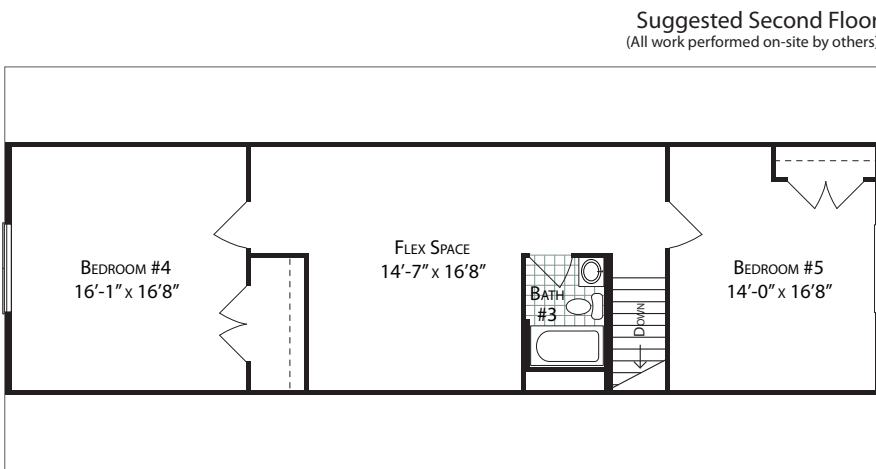

# Simple Living™ Collection

Renderings depict optional features.

Style  
**Cape Cod**

Total Square Feet  
**2,658**  
(1,657 first floor, 1,001 second floor)

Bedrooms  
**5** (with suggested second floor)

Baths  
**3** (with suggested second floor)

Footprint  
**28' x 60'**

Basement Option