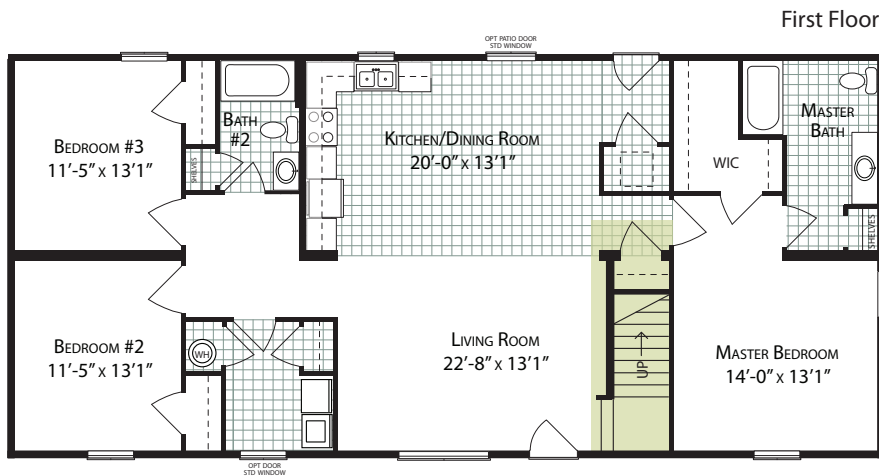

# Simple Living™ Collection

Renderings depict optional features.

Style  
**Cape Cod**

Total Square Feet  
**2,658**  
(1,657 first floor, 1,001 second floor)

Bedrooms  
**5** (with suggested second floor)

Baths  
**3** (with suggested second floor)

Footprint  
**28' x 60'**

Basement Option