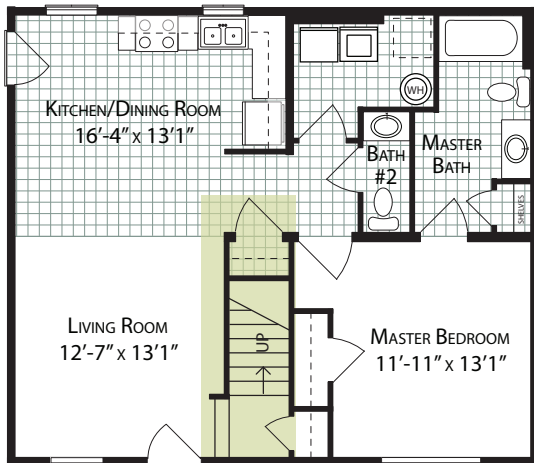

## Cape Cod

Total Square Feet

**1,406**

(884 first floor, 522 second floor)

Bedrooms

**3** (with suggested second floor)

Baths

**2.5** (with suggested second floor)

Footprint

**28' x 32'**

First Floor

Suggested Second Floor

(All work performed on-site by others)

Basement Option