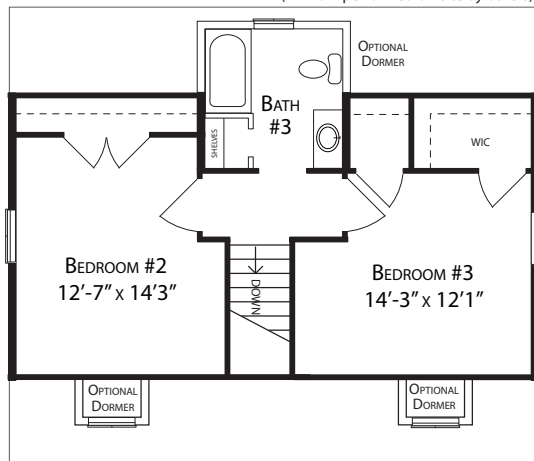

## Cape Cod

Total Square Feet

**1,406**

(884 first floor, 522 second floor)

Bedrooms

**3** (with suggested second floor)

Baths

**2.5** (with suggested second floor)

Footprint

**28' x 32'**

First Floor

Suggested Second Floor

(All work performed on-site by others)

Basement Option