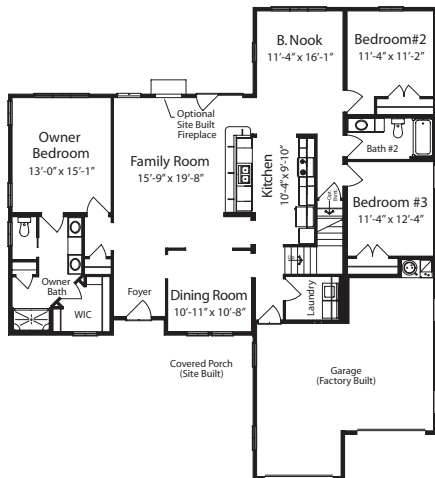

Classic Collection

Style

Cape Cod

Total Square Feet

2,644

(1,932 first floor, 712 second floor)

Bedrooms

4 (with suggested second floor)

Baths

2.75 (with suggested second floor)

Footprint

62' x 56'

Renderings depict optional features.

First Floor

Suggested Second Floor

(All work performed on-site by others)