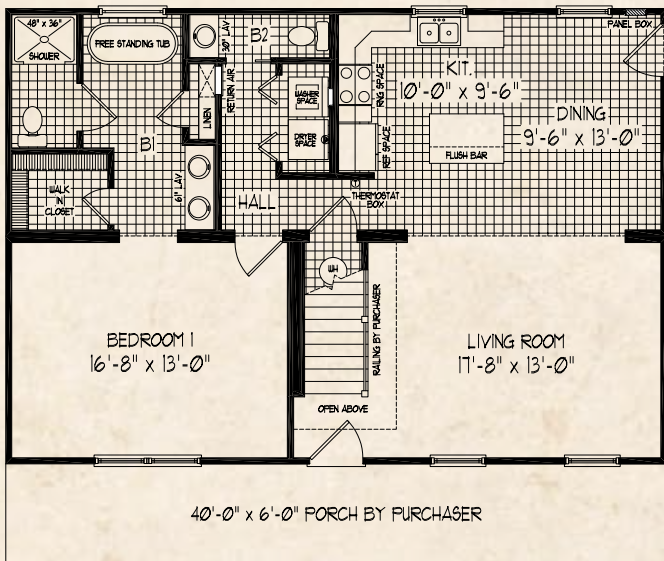

# Home Plan

# Phoenix

Total Living Area: 1,849 sq. ft.

1ST LEVEL

2ND LEVEL SUGGESTIVE ONLY

BASEMENT ALTERNATE