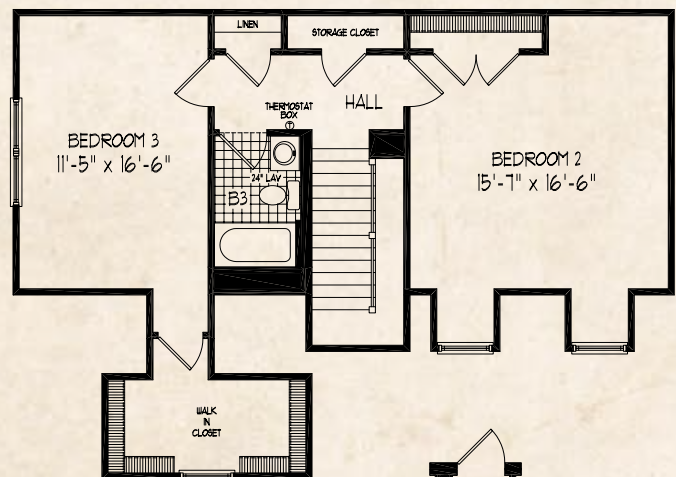

# Home Plan

# Phoenix

Total Living Area: 1,849 sq. ft.

1ST LEVEL

2ND LEVEL SUGGESTIVE ONLY

BASEMENT ALTERNATE