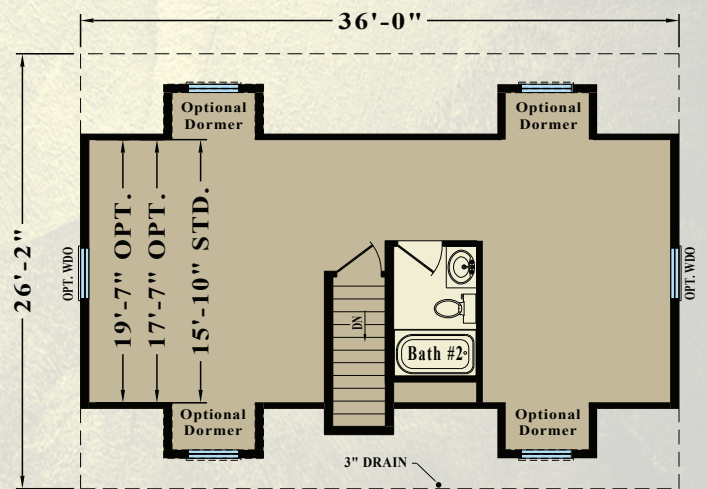

Montana

942 Square Feet
26, 28, & 30 Ft. Wide Available

Proposed Second Floor Layout
(Finished on Site By Others)