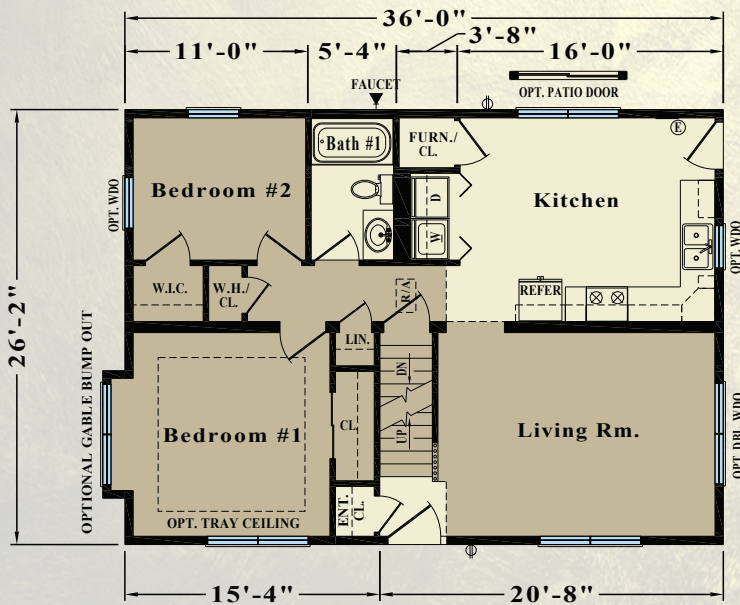

Montana

942 Square Feet
26, 28, & 30 Ft. Wide Available

Proposed Second Floor Layout
(Finished on Site By Others)