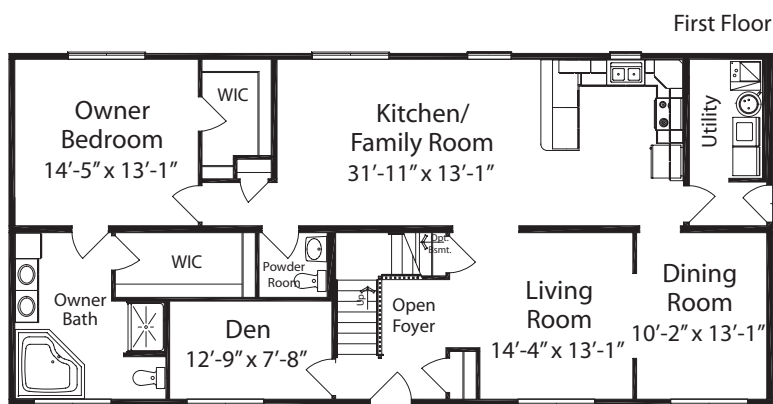

Classic Collection

Renderings depict optional features.

Style

Cape Cod

Total Square Feet

2,561

(1,658 first floor, 903 second floor)

Bedrooms

3 (with suggested second floor)

Baths

2.5 (with suggested second floor)

Footprint

60' x 28'

K 2860 1 1.5 MS D (B) STD

The Kinross is a large cape with a formal dining room, kitchen and family room combination. You will enjoy the privacy of the den when you need to get away from it all. Or you may just want to soak in the garden tub for a while.

Suggested Second Floor
(All work performed on-site by others)