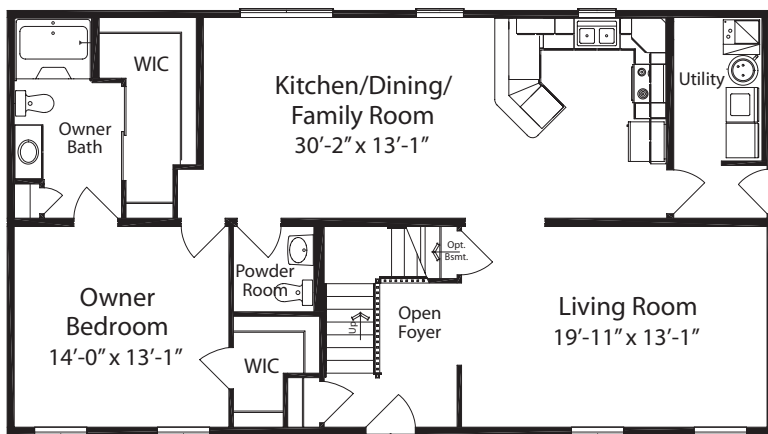

Cape Cod

Total Square Feet

2,123

(1,381 first floor, 742 second floor)

Bedrooms

3 (with suggested second floor)

Baths

2.5 (with suggested second floor)

Footprint

50' x 28'

K 2850 1 1.5 EU (B) STD

Picture summer nights on the optional porch with a glass of lemonade in your hand and a beautiful sunset on the horizon. The Kelsey lives large with a spacious kitchen, dining and family room combination as well as a large living room.

First Floor

Suggested Second Floor