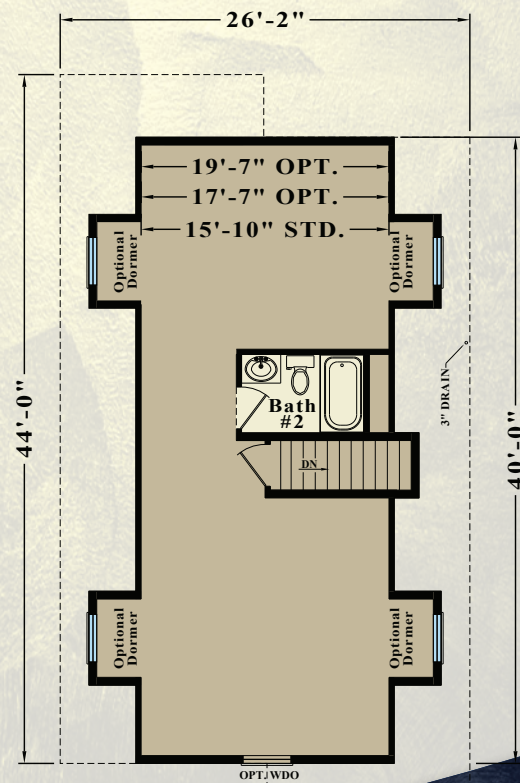

Huron

1,045 Square Feet
26, 28, & 30 Ft. Wide Available

Proposed Second Floor Layout
(Finished on Site By Others)