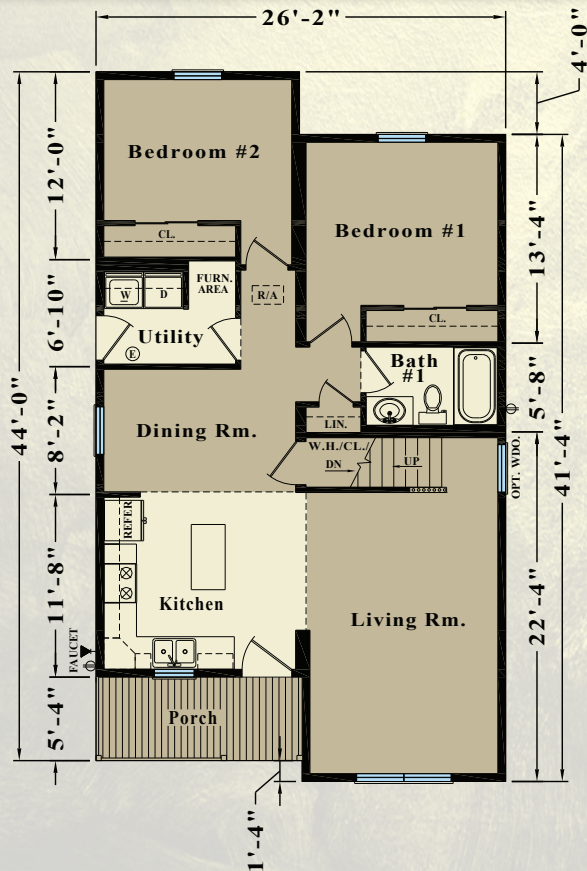

Huron

1,045 Square Feet
26, 28, & 30 Ft. Wide Available

Proposed Second Floor Layout
(Finished on Site By Others)