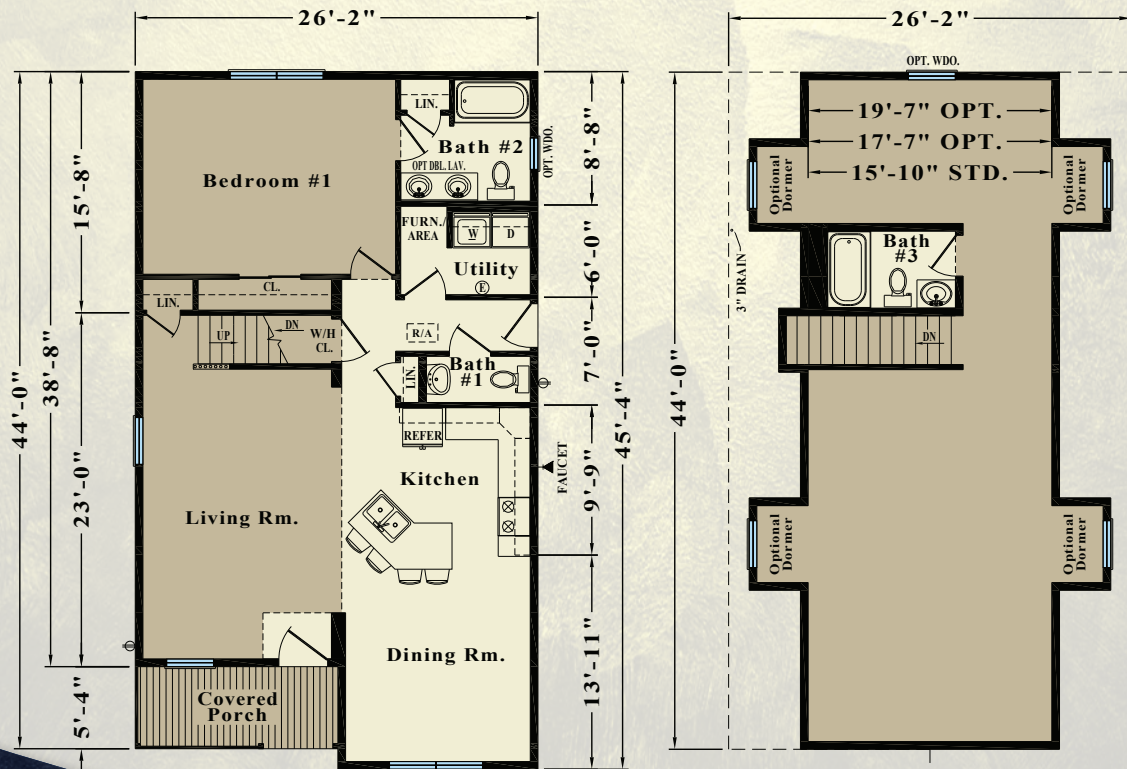

Cottage

1,095 Square Feet
26, 28, & 30 Ft. Wide Available

Proposed Second Floor Layout
(Finished on Site By Others)