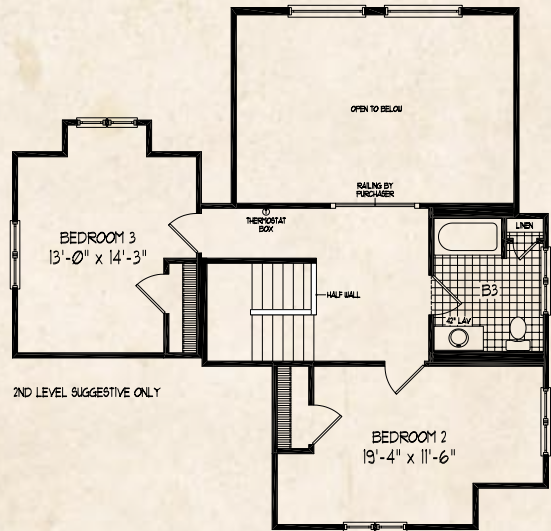

Home Plan

Blackstone

Total Living Area: 2,121 sq. ft.

Rear View