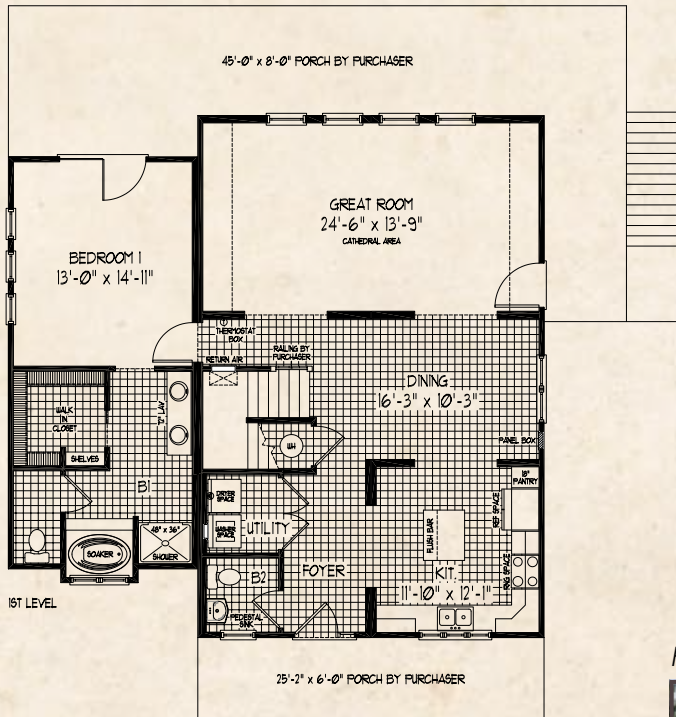

Home Plan

Blackstone

Total Living Area: 2,121 sq. ft.

Rear View