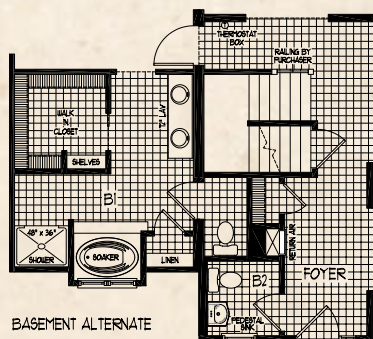

Home Plan

Blackstone

Total Living Area: 2,121 sq. ft.

Rear View