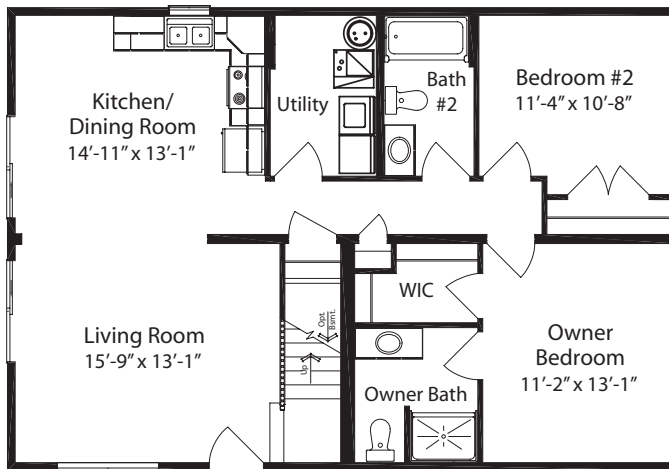

## Cape Cod

Total Square Feet

**1,495**

(1,105 first floor, 390 second floor)

Bedrooms

**3** (with suggested second floor)

Baths

**2.75** (with suggested second floor)

Footprint

**40' x 28'**

B 2840 2 1.75 (B) STD

First Floor

Suggested Second Floor  
(All work performed on-site by others)