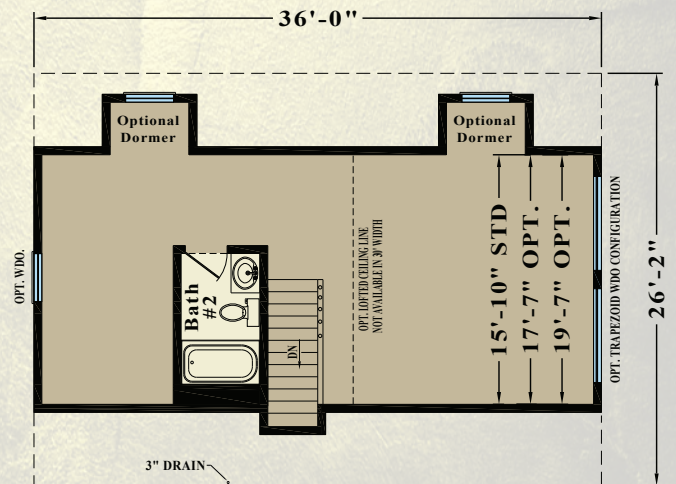

Model C-1

942 Square Feet
26, 28, & 30 Ft. Wide Available

Alpine

Proposed Second Floor Layout
(Finished on Site By Others)