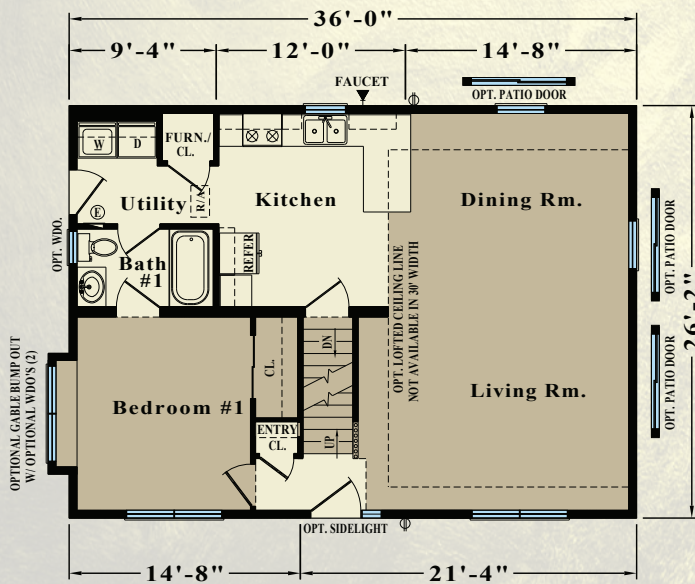

Model C-1

942 Square Feet
26, 28, & 30 Ft. Wide Available

Alpine

Proposed Second Floor Layout
(Finished on Site By Others)