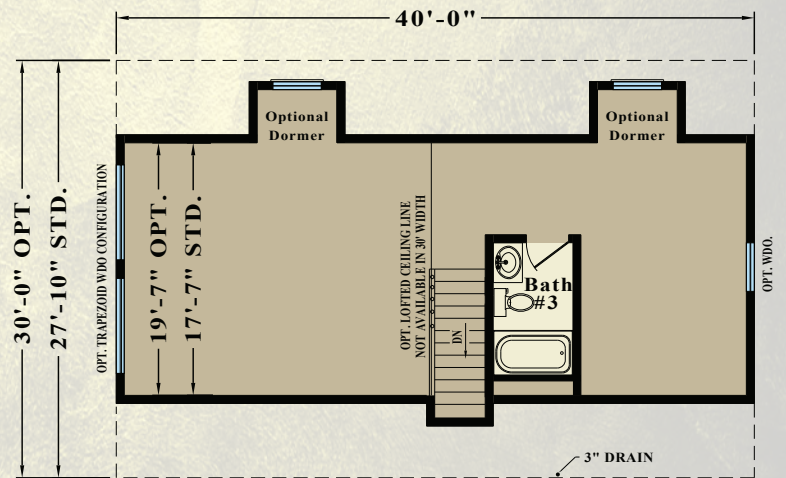

Model C-19
 1,113 Square Feet
 28 & 30 Ft. Wide Available

Alaskan

Proposed Second Floor Layout
 (Finished on Site By Others)