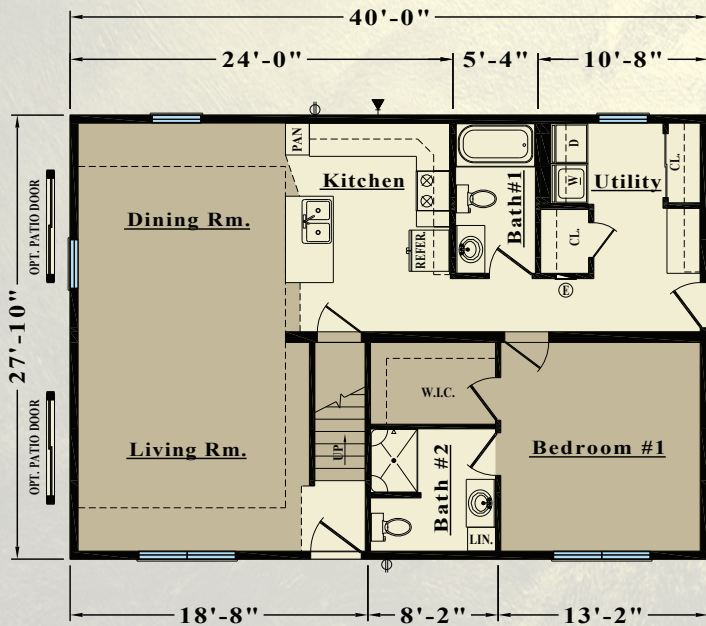

Model C-19
 1,113 Square Feet
 28 & 30 Ft. Wide Available

Alaskan

Proposed Second Floor Layout
 (Finished on Site By Others)